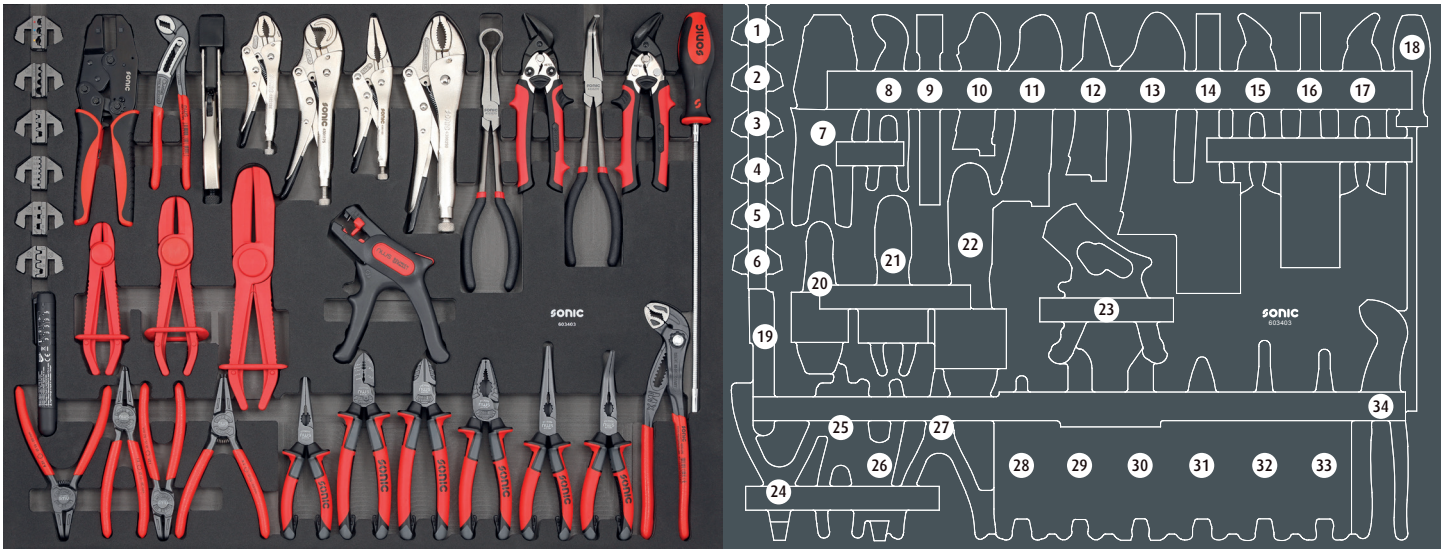

# 603403

	NO	Sonic NO	Size	Length	Q'ty
	1	81302	JAW A	34mm	
	2	81303	JAW B	34mm	
	3	81304	JAW C	34mm	
	4	81305	JAW D	34mm	
	5	81306	JAW F	34mm	
	6	81307	JAW H	34mm	
	7	81301		220mm	
	8	4351180	7"	180mm	
	9	44005		195mm	
	10	4382125		145mm	
	11	4391175		200mm	
	12	4381150		170mm	
	13	4380250	10"	230mm	
	14	4393003	11"	295mm	
	15	46703	11"	185mm	
	16	4333270	11"	257mm	
	17	46702		185mm	
	18	4820207		415mm	
	19	47023		50mm	

	NO	Sonic NO	Size	Length	Q'ty
	20	600308-1	1/8" - 5/16"	155mm	
	21	600308-2	1/2" - 3/4"	185mm	
	22	600308-3	3/4" - 2.1/2"	253mm	
	23	4471180	0.5-4mm	180mm	
	24	43613		167mm	
	25	43612		178mm	
	26	43614		167mm	
	27	43611		178mm	
	28	4322160	6"	170mm	
	29	4341190	8"	195mm	
	30	4341180	7"	190mm	
	31	4311175	7"	190mm	
	32	4321200	8"	200mm	
	33	4331200	8"	195mm	
	34	4352250	10"	250mm	